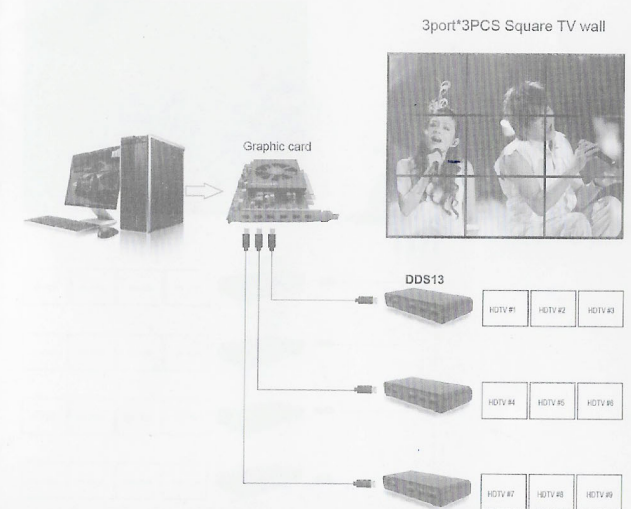

5

BUY ON www.cablematic.com

9 Ports Output —Square TV Wall (DDS13*3pcs)