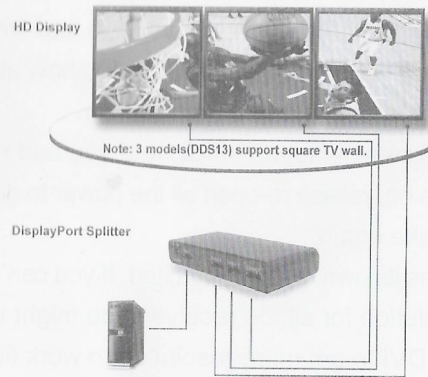

## Specification:

Model	DDS13	DDS14	DHS12	DHS14
Description	DP to DP	DP to DP	DP to HDMI	DP to HDMI
Input Connectors	DisplayPort x 1			
Output Connectors	DP x 3	DP x 4	HDMI x 2	HDMI x 4
Port Selection	3	4	2	4
Power Adapter	5V 2A	5V 2A	5V 1A	5V 2A
Housing	Metal			
Transmission Distance	3M for full bandwidth			
Operating Temperature	0~40° C			
Storage Temperature	-20~60° C			
Humidity	0~90% RH Non-Condensing			
Dimension(mm)	145 x 65.2 x 25		77 x 64 x 25	145 x 65.2 x 25

3

**Application:**

◆ **DHS12:**

2x2-Port DisplayPort Splitter

Connection Diagram- Expandview

4

◆ **DDS13:**

3-Port DisplayPort Splitter