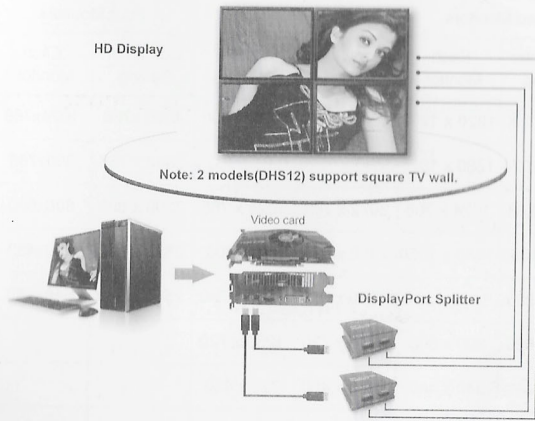

Application:

◆ **DHS12:**

2x2-Port DisplayPort Splitter

Connection Diagram- Expandview