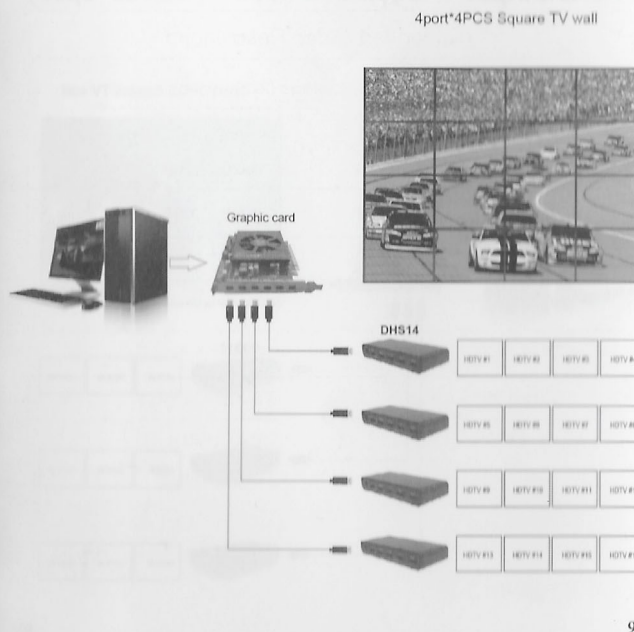

16 Ports Output —Square TV Wall (DHS14*4pcs)

9

Note:

- If your device can't play the video, please check these points listing below for your reference:
  1. The first connector to the DHS / DDS series products have to support the resolution 1920 x 1080P.
  2. Because OS of Windows itself have the max limited of the resolution, it will be problem to show all the view as you use 4x4 or more receiver.
  3. As the system is set up ready, and you add new receivers on, please re-open all the power to do the handshake again.
  4. HDMI has its own resolution limited. If you can't find the resolution for all the receiver, you might use VGA or DVI to get more resolution to work first.
  5. If you still can't find higher resolution to support your receiver, we suggest you adjust the lower resolution for all first, and higher to the max.

10