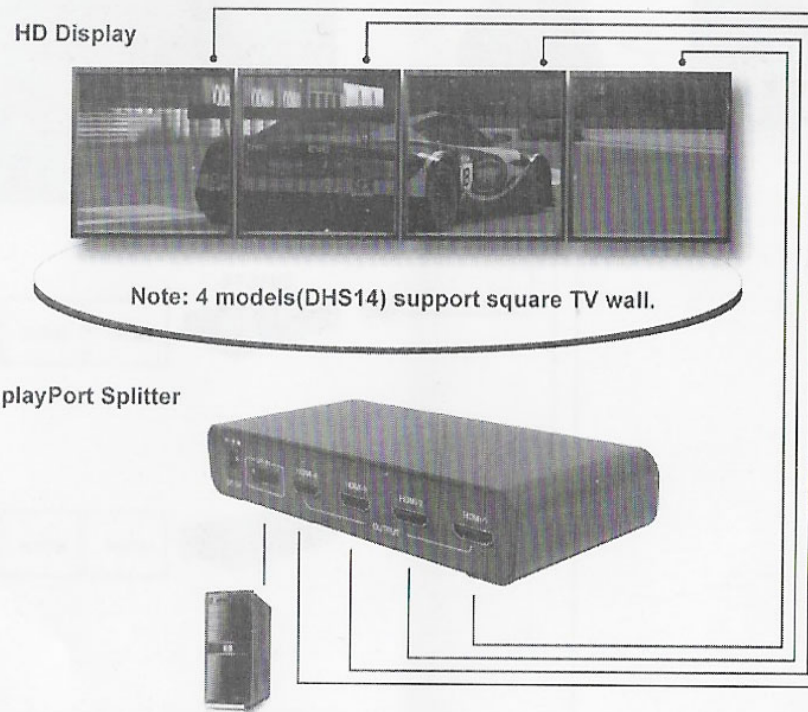

Connection Diagram- Expandview

5

BUY ON [www.cablematic.com](http://www.cablematic.com)

9 Ports Output —Square TV Wall ( DDS13\*3pcs )

◆ **DDS14:**

BUY ON  
[www.cablematic.com](http://www.cablematic.com)

**4-Port DisplayPort Splitter**

**Connection Diagram- Expandview**